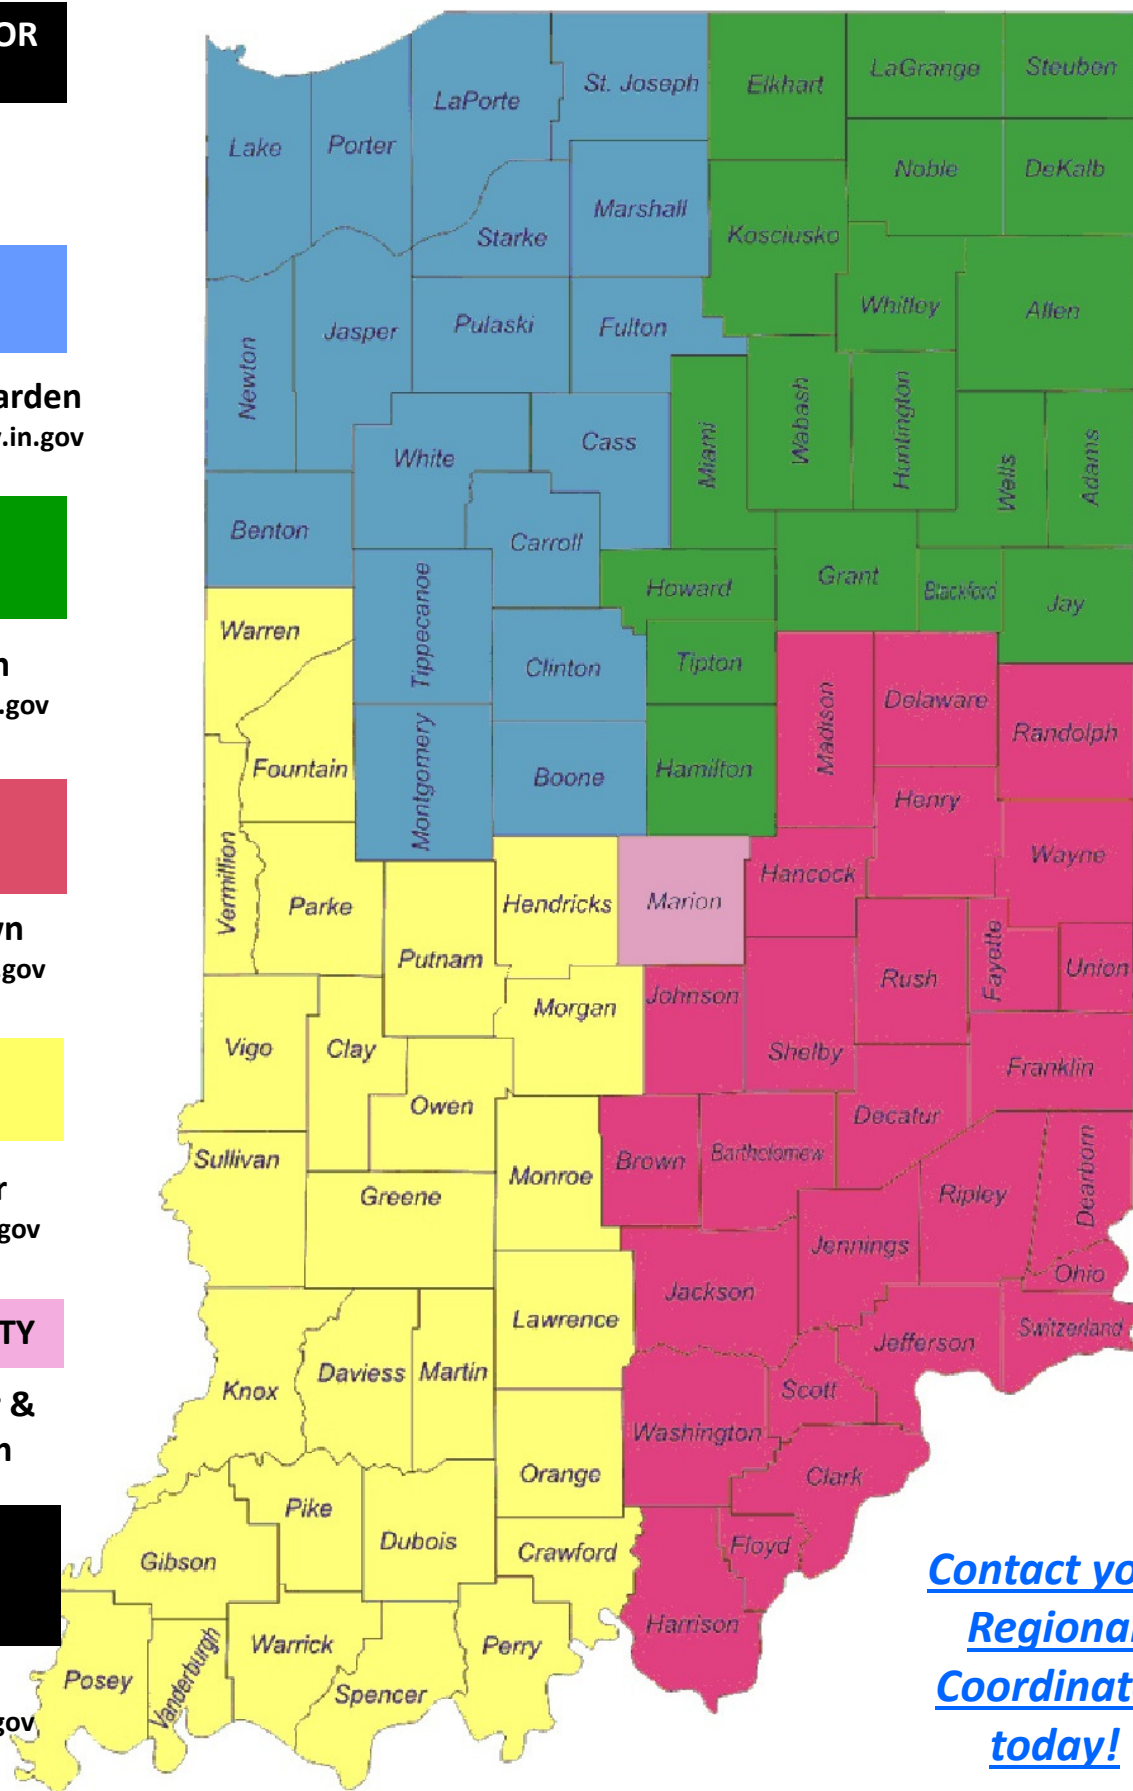

SOUTHEAST REGION

Courtney Brown
cobrown@library.in.gov

SOUTHWEST REGION

Amber Painter
apainter@library.in.gov

MARION COUNTY

**PDO Supervisor &
Paula Newcom**

CHILDREN'S CONSULTANT

Beth Yates
byates@library.in.gov

**Contact your
Regional
Coordinator
today!**