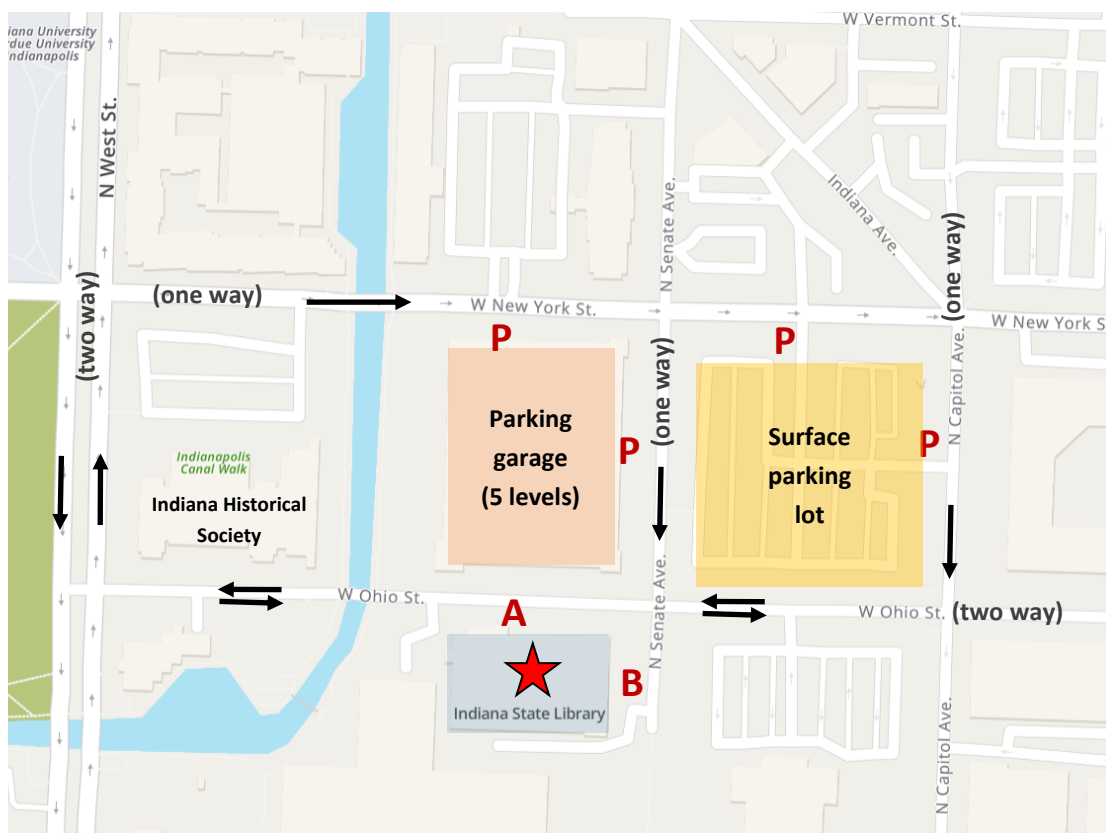

Indiana State Library—nearby parking

Free parking is available across the street from the Indiana State Library. The highlighted parking garage & surface parking lots are state of Indiana parking facilities. Be sure to bring your **parking voucher** in with you to the Indiana State Library so it can be validated at the registration desk.

The **parking garage** entrances are marked with a red **P** as well as for the **surface parking lot**. There are a few one ways so driving can be a little confusing.

Indiana State Library - the public entrance is off of Ohio Street where the red **A** is. A second entrance is at the red letter **B** off of N Senate Avenue. This entrance is typically locked but might be specially open for the DIY Conference. **The Difference is You Conference will be held in the historic side of the Indiana State Library off of the N Sente Avenue entrance.**